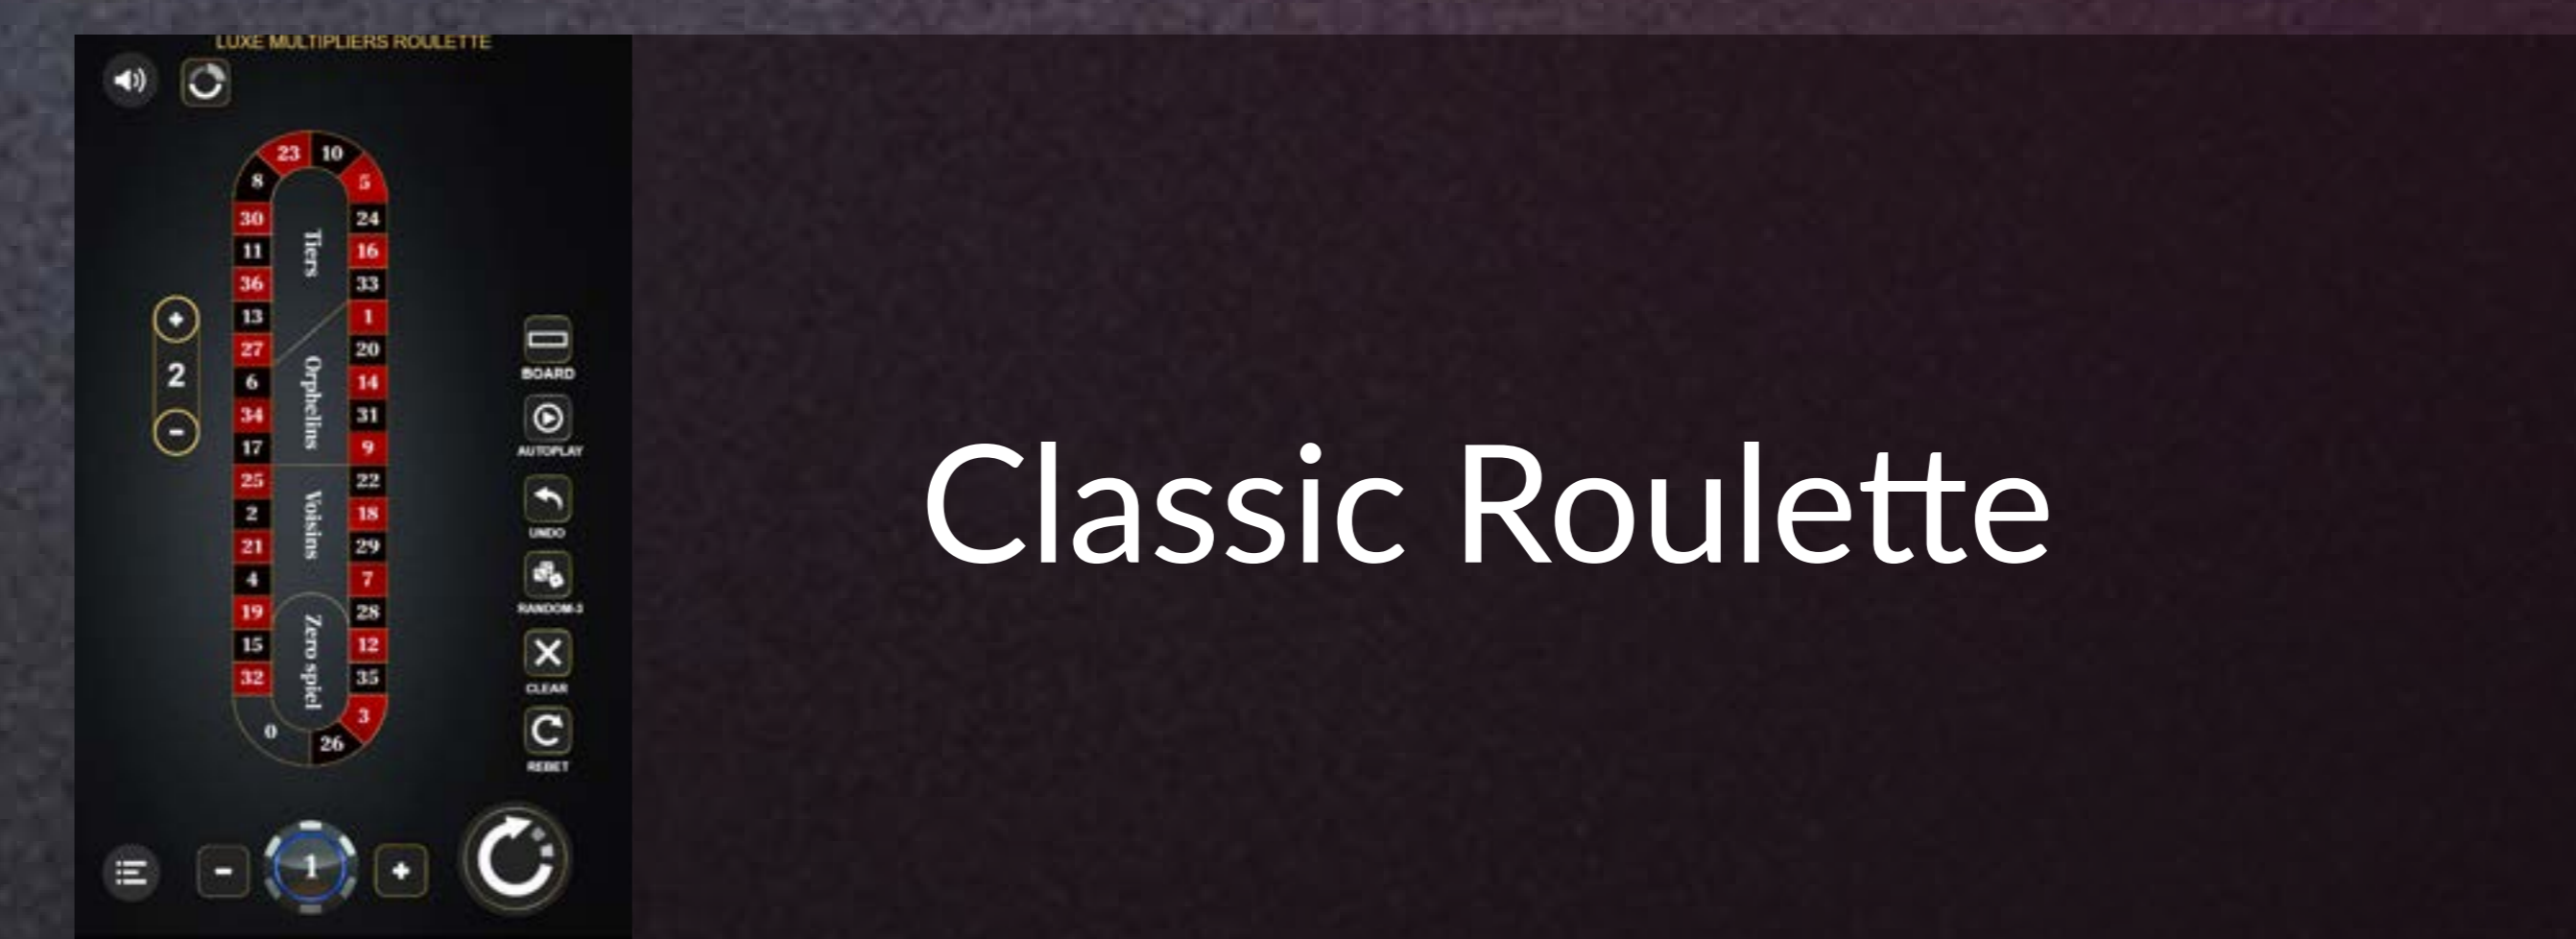

LUXE MULTIPLIERS *Roulette*

RTP
97.30%

| | | | | | |
|------|-------|--------|-----|-----|---|
| | | 0 | | | |
| 1-18 | Even | 1st 12 | 1 | 2 | 3 |
| | | 2nd 12 | 4 | 5 | 6 |
| | | | 7 | 8 | 9 |
| 10 | 11 | | 12 | | |
| Odd | 19-36 | 13 | 14 | 15 | |
| | | 16 | 17 | 18 | |
| | | 19 | 20 | 21 | |
| | | 22 | 23 | 24 | |
| | | 25 | 26 | 27 | |
| | | 28 | 29 | 30 | |
| | | 31 | 32 | 33 | |
| | | 34 | 35 | 36 | |
| | | 2:1 | 2:1 | 2:1 | |

TRACK
AUTOPLAY
UNDO
RANDOM
CLEAR
REBET

BALANCE 100,000.00 BET 0.00

Game Play

Enjoy a classic game of roulette with our twist, random multipliers of up to 500x.

KEY HIGHLIGHTS

Min Bet = 1

Max Win (Single Spin) – 500x Bet